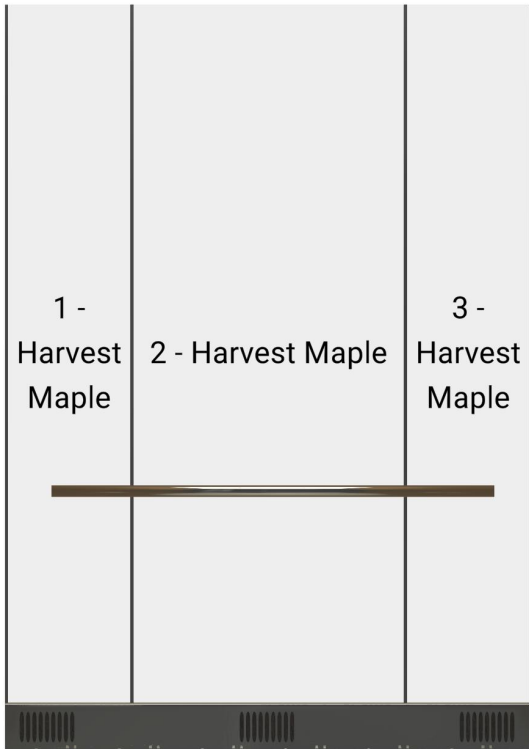

Quote Details

Cabin Size:	Railing Options:
R2500	Handrail Texture: Stainless Steel
Pass Through:	Handrail Shape: 1.5" Round
No	Handrail Sides: Yes
Panel Layout:	Handrail Back: Yes
LSV	Bend Handrail Ends: No
Ceiling Style:	Bumper Texture: Stainless Steel
Ceiling 02	Bumper Shape: None
Ceiling Texture:	Bumper Sides: Yes
Brushed Stainless Steel	Bumper Back: Yes
Lighting Style:	Bumper Bend: Yes
Standard	Kicks Size: 6" Kicks
Perimeter Lighting:	Kicks Have Vents: Yes
Yes	Optional Items:
Button Layout:	Clad Door: No
Caesar	Clad Front Return: No
Optional Trim (LS001 - LS005 Layouts)	Clad Transom: No
No	Clad Door Posts: No
	Include Pad Pins: No
	Include Protective Pads: No
	Floor: Yes
	No Floor: No
	Supply Only: Yes
	Supply and Install: No

Building Information

Name:
Address:
Owner:
Number of Elevators:

Back Wall

Ceiling

Flooring

Left Wall

Right Wall